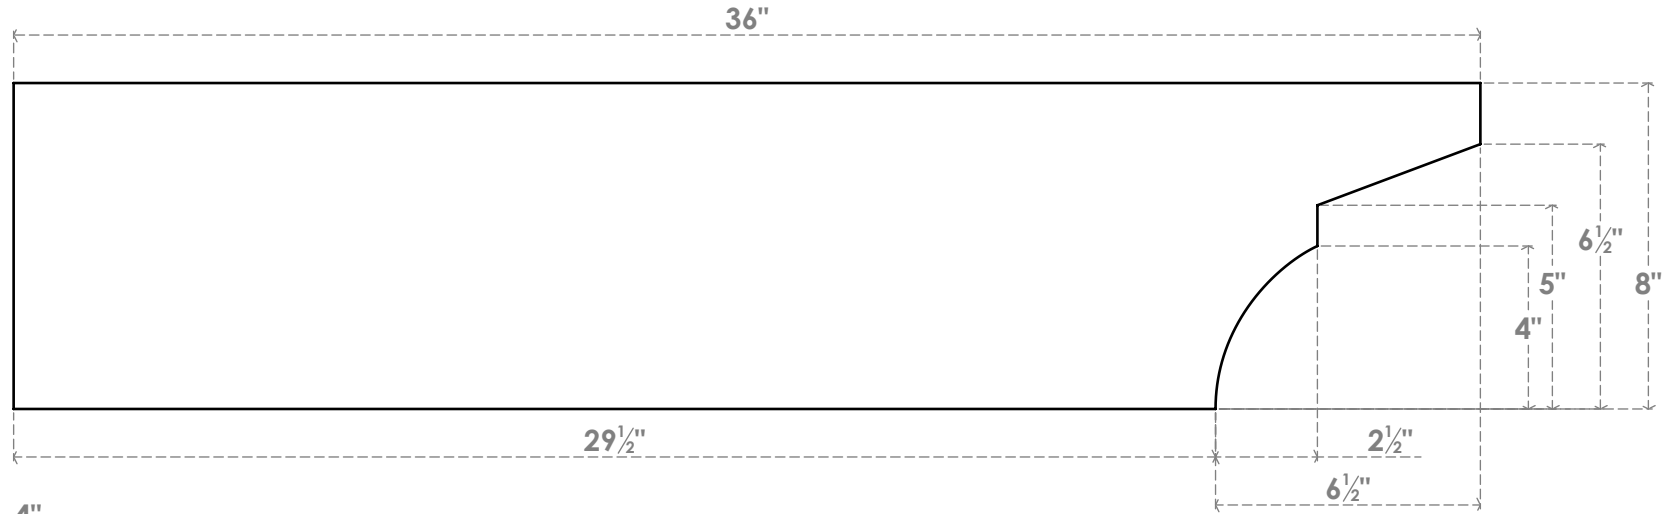

RFTP04X08X36MON

4"W X 8"H X 36"L MONTEREY ARCHITECTURAL GRADE PVC RAFTER TAIL

SIDE PROFILE

ISOMETRIC

FRONT PROFILE

EKENA
MILLWORK
 EKENA MILLWORK
 2300 WEST MAIN ST.
 CLARKSVILLE, TX 75426
 TOLL FREE: 866-607-0453
 WWW.EKENAMILLWORK.COM