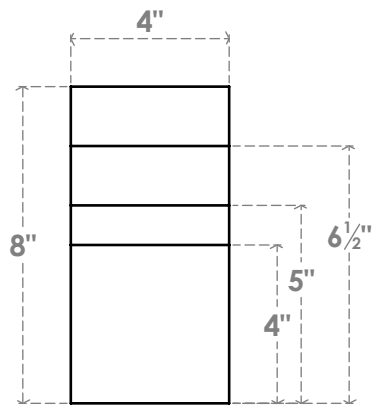

RFTP04X08X36MON

4"W X 8"H X 36"L MONTEREY ARCHITECTURAL GRADE PVC RAFTER TAIL

SIDE PROFILE

ISOMETRIC

FRONT PROFILE

EKENA
MILLWORK
 EKENA MILLWORK
 2300 WEST MAIN ST.
 CLARKSVILLE, TX 75426
 TOLL FREE: 866-607-0453
 WWW.EKENAMILLWORK.COM

NOTES

1. INSTALLATION TO BE COMPLETED IN ACCORDANCE WITH MANUFACTURER'S SPECIFICATIONS.
2. DRAWING MAY NOT BE TO SCALE
3. THIS DRAWING IS INTENDED FOR DESIGN AND PLANNING PURPOSES ONLY.
4. ALL INFORMATION CONTAINED HEREIN WAS CURRENT AT THE TIME OF DEVELOPMENT BUT MUST BE REVIEWED AND APPROVED BY THE PRODUCT MANUFACTURER TO BE CONSIDERED ACCURATE.
5. ARCHITECTURAL GRADE PVC PRODUCTS ARE MADE FROM EXPANDED CELLULAR PVC AND COME NATURALLY WHITE BUT MAY BE PAINTED